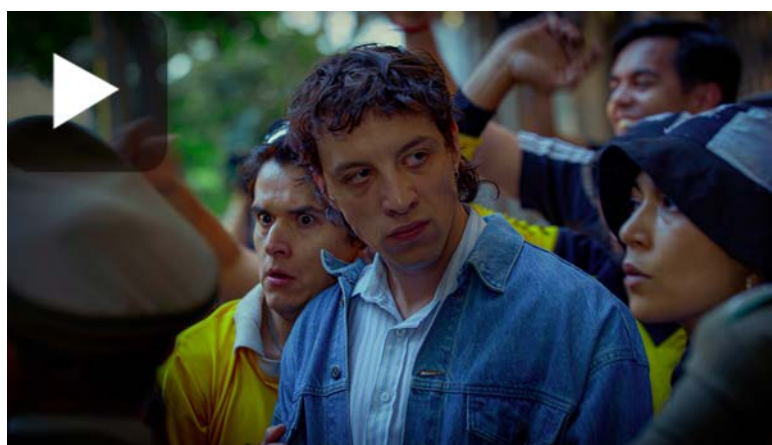

🌐 www.themediaprostudio.com

Stand: R7.N1

Yakarta (Drama, 6x45 min.) Joserra, haunted by his badminton past, finds hope in Mar, a gifted player. He dedicates himself to training her, confronting sporting challenges, adolescence and inner demons.